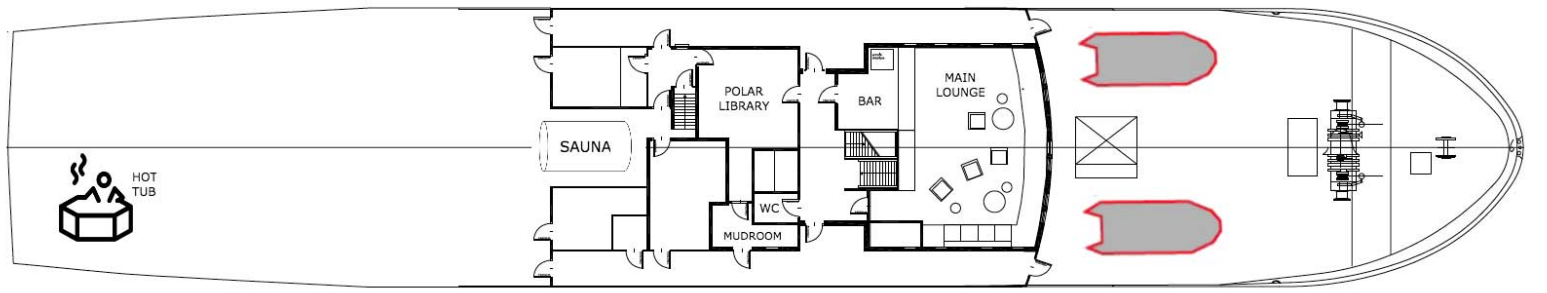

DECK THREE

MV POLARFRONT CABIN LAYOUTS AND LOCATION

DECK TWO

↑ This is where Suites 1 and 3 meet. The section marked "V" is the vestibule with closet, technically belonging to Suite 1

DECK ONE