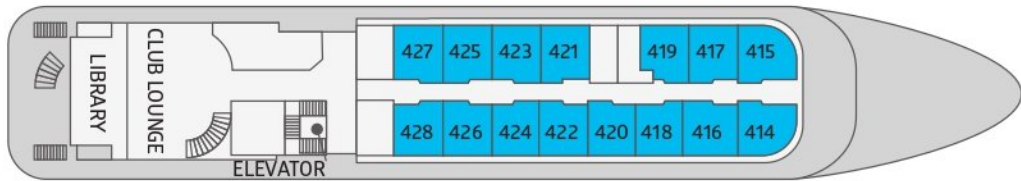

DECK PLAN M/V SEA SPIRIT

- Owner's
- Classic
- Premium
- Triple
- Deluxe
- Main Deck
- Superior

Length:	90.6 meters (297 ft.)
Beam:	15.3 meters (50 ft.)
Speed:	15 knots
Passengers:	114
Crew:	72

SUN DECK

SPORTS DECK

CLUB DECK

OCEAN DECK

MAIN DECK