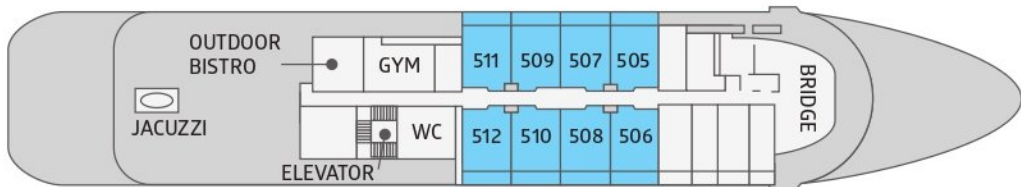

DECK PLAN M/V SEA SPIRIT

- Owner's
- Classic
- Premium
- Triple
- Deluxe
- Main Deck
- Superior

Length:	90.6 meters (297 ft.)
Beam:	15.3 meters (50 ft.)
Speed:	15 knots
Passengers:	114
Crew:	72

SUN DECK

SPORTS DECK

CLUB DECK

OCEAN DECK

MAIN DECK