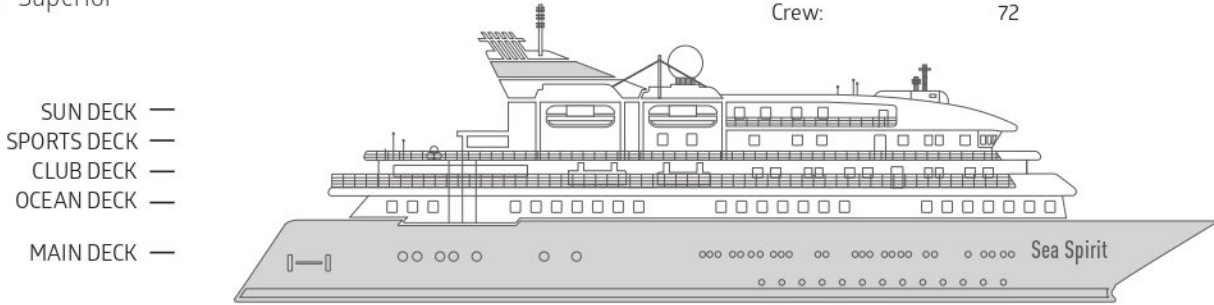

DECK PLAN M/V SEA SPIRIT

- Owner's
- Classic
- Premium
- Triple
- Deluxe
- Main Deck
- Superior

Length:	90.6 meters (297 ft.)
Beam:	15.3 meters (50 ft.)
Speed:	15 knots
Passengers:	114
Crew:	72

SUN DECK

SPORTS DECK

CLUB DECK

OCEAN DECK

MAIN DECK