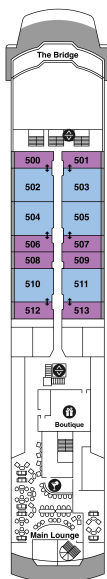

DECK 7
PANORAMA DECK

DECK 6
OBSERVATION LOUNGE
LECTURE THEATER
WELLNESS CENTER
OUTDOOR GRILL
JACUZZIS

DECK 5
THE BRIDGE
BOUTIQUE
MAIN LOUNGE

DECK 4
FITNESS CENTER
THE RESTAURANT

DECK 3
RECEPTION DESK
MEDICAL CENTER
MUDROOM
EXPEDITION OFFICE

CATEGORY BS
Balcony Stateroom (8)
19-20 sqm, Juliet Balcony

CATEGORY VS
Solo Vista Stateroom (3)
16-18 sqm, Large Window

CATEGORY V
Vista Stateroom (22)
18 sqm, Large Window

CATEGORY OS
Ocean Stateroom (20)
14-15 sqm, Large Window

CATEGORY PS
Porthole Stateroom (4)
14-15 sqm, Two Portholes

Restaurant

Library

Wellness Center

Mudroom

Bar

Boutique

Toilet

Zodiac Embarkation Points

Observation Lounge

Reception

Jacuzzi

Elevator

Lecture Theater

Medical Clinic

Stairs