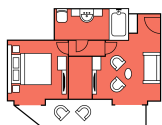

CATEGORY OWS
Owner's Suite (2)
67 sqm, Private Balcony

CATEGORY GS
Grand Suite (2)
57 sqm, Private Balcony

CATEGORY NS
Navigator Stateroom (2)
37 sqm, Private Balcony

CATEGORY DS
Discovery Suite (6)
39 sqm, Two Juliet Balconies

CATEGORY BS
Balcony Stateroom (8)
19-20 sqm, Juliet Balcony

CATEGORY VS
Solo Vista Stateroom (3)
16-18 sqm, Large Window

CATEGORY V
Vista Stateroom (22)
18 sqm, Large Window

CATEGORY OS
Ocean Stateroom (20)
14-15 sqm, Large Window

CATEGORY PS
Porthole Stateroom (4)
14-15 sqm, Two Portholes

Restaurant

Library

Wellness Center

Mudroom

Bar

Boutique

Toilet