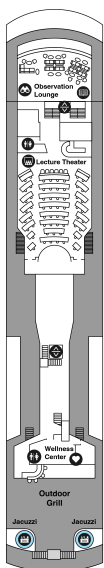

DECK 7
PANORAMA DECK

DECK 6
OBSERVATION LOUNGE
LECTURE THEATER
WELLNESS CENTER
OUTDOOR GRILL
JACUZZIS

DECK 5
THE BRIDGE
BOUTIQUE
MAIN LOUNGE

DECK 4
FITNESS CENTER
THE RESTAURANT

DECK 3
RECEPTION DESK
MEDICAL CENTER
MUDROOM
EXPEDITION OFFICE

CATEGORY BS
Balcony Stateroom (8)
19-20 sqm, Juliet Balcony

CATEGORY VS
Solo Vista Stateroom (3)
16-18 sqm, Large Window

CATEGORY V
Vista Stateroom (22)
18 sqm, Large Window

CATEGORY OS
Ocean Stateroom (20)
14-15 sqm, Large Window

CATEGORY PS
Porthole Stateroom (4)
14-15 sqm, Two Portholes

Restaurant

Library

Wellness Center

Mudroom

Bar

Boutique

Toilet

Zodiac Embarkation Points

Observation Lounge

Reception

Jacuzzi

Elevator

Lecture Theater

Medical Clinic

Stairs